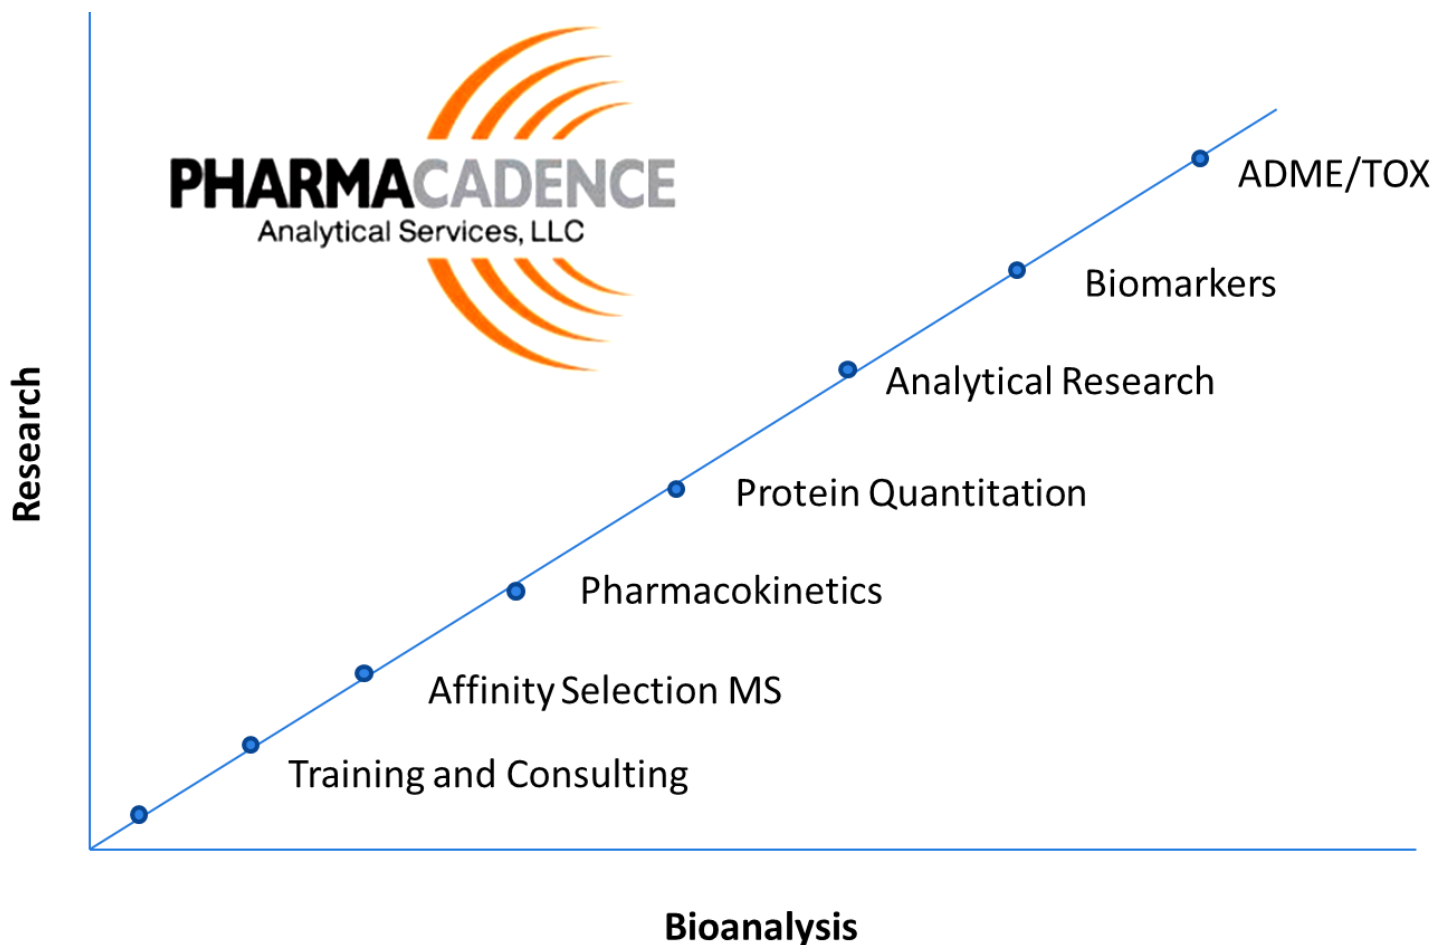

# Welcome to Our World

PharmaCadence Analytical Services, LLC

2880 Bergey Road, Suite AA

Hatfield , PA 18951

215-853-2627 \* [www.PharmaCadence.com](http://www.PharmaCadence.com)